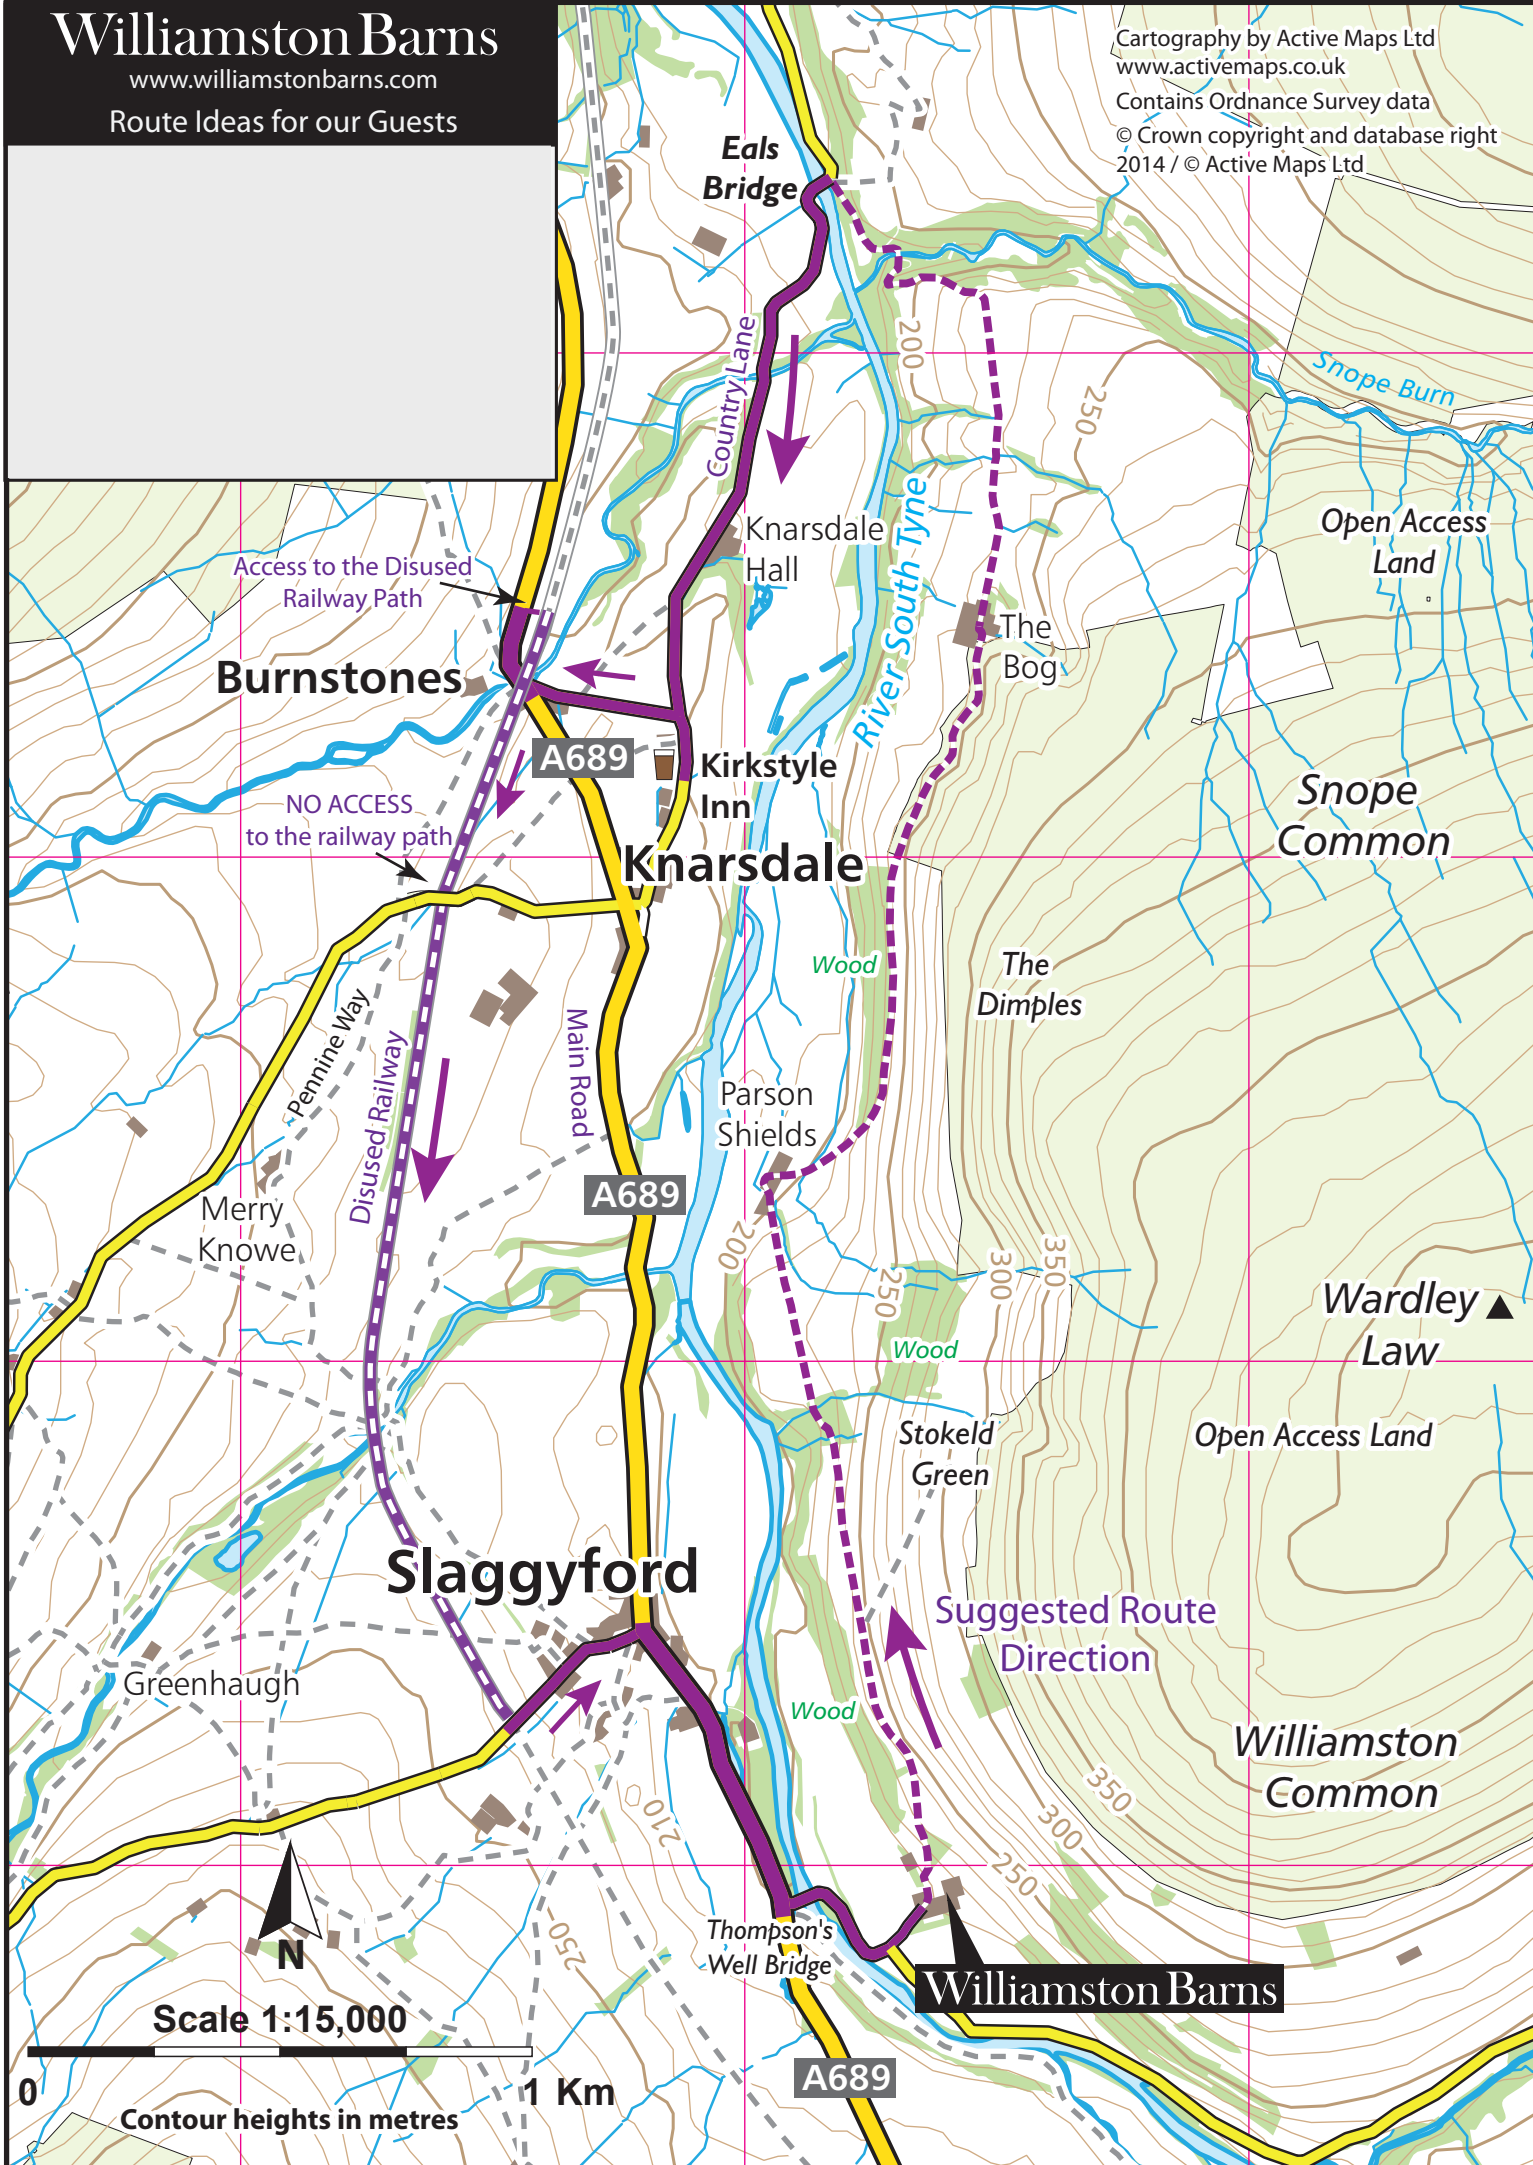

Williamston Barns

www.williamstonbarns.com

Route Ideas for our Guests

Cartography by Active Maps Ltd
www.activemaps.co.uk
Contains Ordnance Survey data
© Crown copyright and database right
2014 / © Active Maps Ltd

Burnstones

Knarsdale

Slaggyford

Williamston Barns

Scale 1:15,000

1 Km

Contour heights in metres